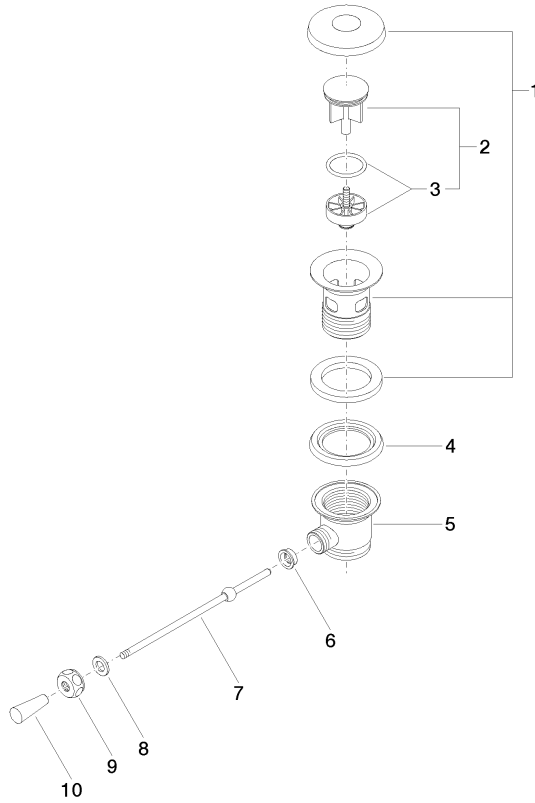

10 300 970

- length of knee lever 185 mm

Only suitable for basins with an overflow.

Fits: IMO, LULU, MADISON, MEM, TARA,
CL.1, LISSÉ, VAIA, META, CYO

	Brushed Dark Platinum	10 300 970-99
	Chrome	10 300 970-00
	Brushed Platinum	10 300 970-06
	Platinum	10 300 970-08
	Durabross (23kt Gold)	10 300 970-09
	Dark Chrome	10 300 970-19
	Light Gold	10 300 970-26
	Brushed Light Gold	10 300 970-27
	Brushed Durabross (23kt Gold)	10 300 970-28
	Matte Black	10 300 970-33
	Brushed Bronze	10 300 970-42
	Brushed Champagne (22kt Gold)	10 300 970-46
	Champagne (22kt Gold)	10 300 970-47
	Brushed Chrome	10 300 970-93

10 300 970

10 300 970

Parts for other finishes can be found here: [Chrome](#)

Spare parts list

No.	Item Number	Name	Quantity used	Delivery time
1	90 11 01 026 00-99	cup	1	30
2	04 31 20 016 00-99	plug	1	30
3	04 28 10 026 00 90	accessories	1	2
4	09 14 03 025 90	seal	1	2
5	09 11 01 023-99	cup	1	30
6	09 14 05 040 90	seal	1	2
7	09 31 09 055-99	pull-rod	1	30
8	09 30 11 049 90	disc	1	2
9	09 23 30 003-99	nut	1	30
10	09 20 01 040-99	handle	1	30