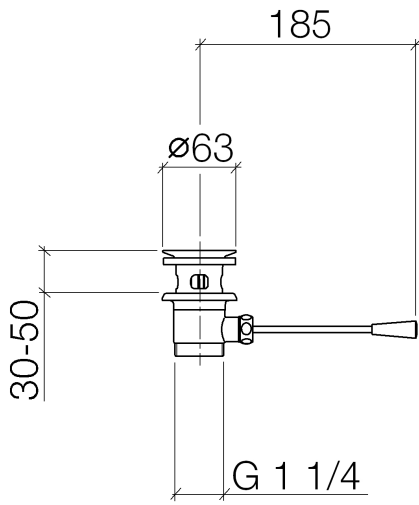

10 300 970

- length of knee lever 185 mm

Only suitable for basins with an overflow.

Fits: IMO, LULU, MADISON, MEM, TARA,
CL.1, LISSÉ, VAIA, META, CYO

	Brushed Dark Platinum	10 300 970-99
	Chrome	10 300 970-00
	Brushed Platinum	10 300 970-06
	Platinum	10 300 970-08
	Durabross (23kt Gold)	10 300 970-09
	Dark Chrome	10 300 970-19
	Light Gold	10 300 970-26
	Brushed Light Gold	10 300 970-27
	Brushed Durabross (23kt Gold)	10 300 970-28
	Matte Black	10 300 970-33
	Brushed Bronze	10 300 970-42
	Brushed Champagne (22kt Gold)	10 300 970-46
	Champagne (22kt Gold)	10 300 970-47
	Brushed Chrome	10 300 970-93

10 300 970

10 300 970

Parts for other finishes can be found here: [Chrome](#)

Spare parts list

No.	Item Number	Name	Quantity used	Delivery time
1	90 11 01 026 00-99	cup	1	30
2	04 31 20 016 00-99	plug	1	30
3	04 28 10 026 00 90	accessories	1	2
4	09 14 03 025 90	seal	1	2
5	09 11 01 023-99	cup	1	30
6	09 14 05 040 90	seal	1	2
7	09 31 09 055-99	pull-rod	1	30
8	09 30 11 049 90	disc	1	2
9	09 23 30 003-99	nut	1	30
10	09 20 01 040-99	handle	1	30